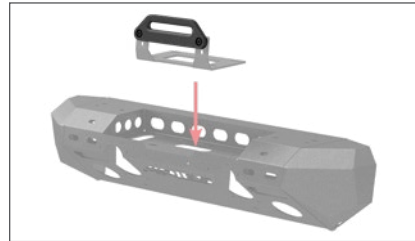

Part #	Includes	Finish
2156070	Fairlead and 10mm, class 8.8 metric mounting hardware	Black anodized aluminum

/ Roller Fairlead

- Provides a guide for steel winch cable for smooth operation with heavy loads
- Industry-standard mounting holes are set 10" on-center
- Main body built from heavy-duty steel with durable carbide powder coat
- Rollers constructed from galvanized steel to resist rust and last longer
- Compatible with both ARIES TrailCrusher® and TrailChaser® bumpers (#15600FB or #2072100 required for winch install on TrailChaser® bumpers, see page 64 for more information)
- Includes 10mm, class 8.8 metric mounting hardware