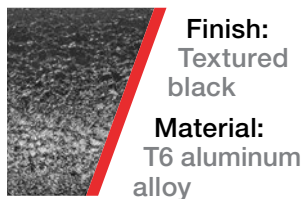

Finishes & Materials

Gladiator, JL & JK