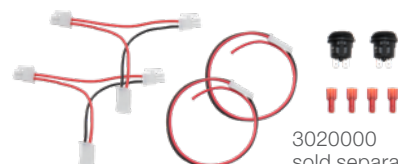

3020000
sold separately