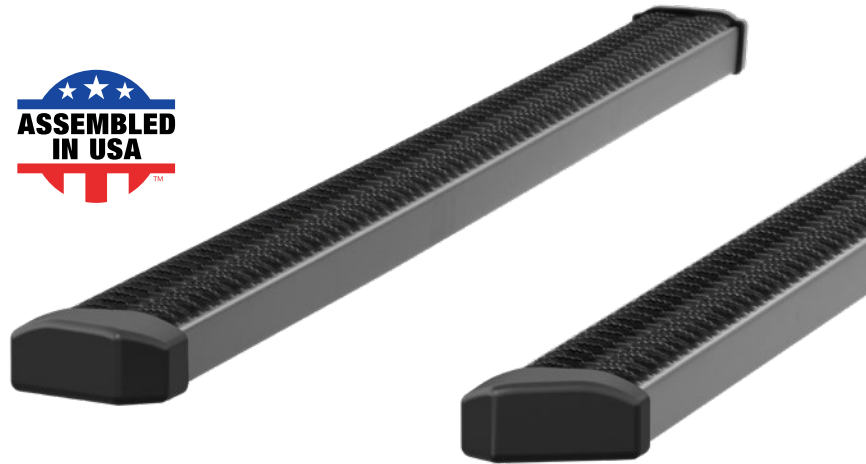

5"

SLIMGRIP™ RUNNING BOARDS

NEW

Product Details

- Powder-coated aluminum construction to be strong, lightweight, and rust-free
- The slim, expanded aluminum platform provides exceptional traction in wet, muddy, or icy weather
- Angular end caps eliminate sharp corners and add aggressive style
- **Compatible with the VersaTrac® mounting system for easy installation and vehicle customization (see page 28)**
- Two base lengths allow for fewer inventory requirements (78" and 88")
- No-drill, vehicle-specific application for a custom fit
- Powder-coated brackets use stainless steel fasteners for lasting strength
- Backsplash and VersaTrac® bracket covers available for a finished look
- Boards and mounting brackets included (some running board assembly required)
- Limited lifetime warranty (see last page for details)

See page 112 for application information

216078