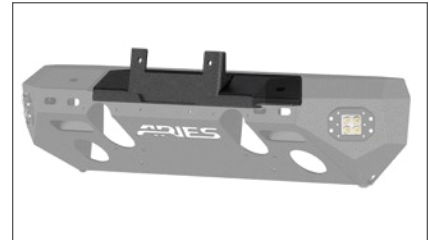

Part #	Includes	Finish
2072100	Adapter and mounting hardware	Steel with textured black powder coat

/ Winch Fairlead Mount

- Easily and securely mounts on ARIES TrailChaser® Jeep bumper winch housing
- Two holes, spaced 10" center-to-center, accept most types of fairleads
- Solid, 1/4" thick carbon steel construction with a durable powder coat finish
- Fits both steel and aluminum bumpers
- Uses winch and fairlead mounting hardware