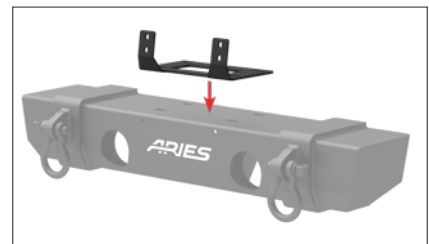

Part #	Includes	Finish
15600FB	Fairlead mount (uses existing bumper hardware)	Steel with black powder coat