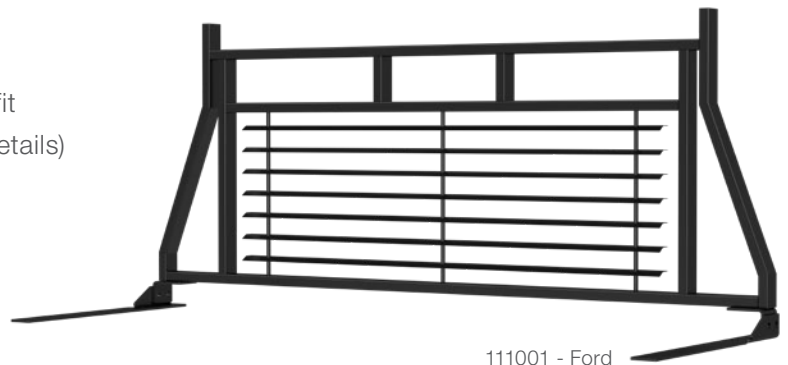

111001 - Ford