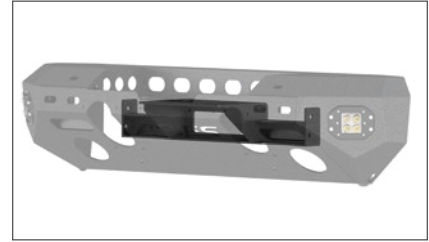

Model	Years	Part #	Finish
Jeep			
Gladiator JT*	20 - 24	2072102	Steel with textured black powder coat
Wrangler JL	18 - 24	2072102	Steel with textured black powder coat
Wrangler JK	07 - 18	2072101	Steel with textured black powder coat

*Excluding Mojave models

/ Winch Adapter Plate

- Allows oversized winches to be mounted onto the ARIES TrailChaser® Jeep bumper
- Slotted, standard mounting holes to accept most types of winches
- One-piece design with built-in bracket for securely mounting a fairlead
- Heavy-duty steel construction with durable textured black powder coat finish