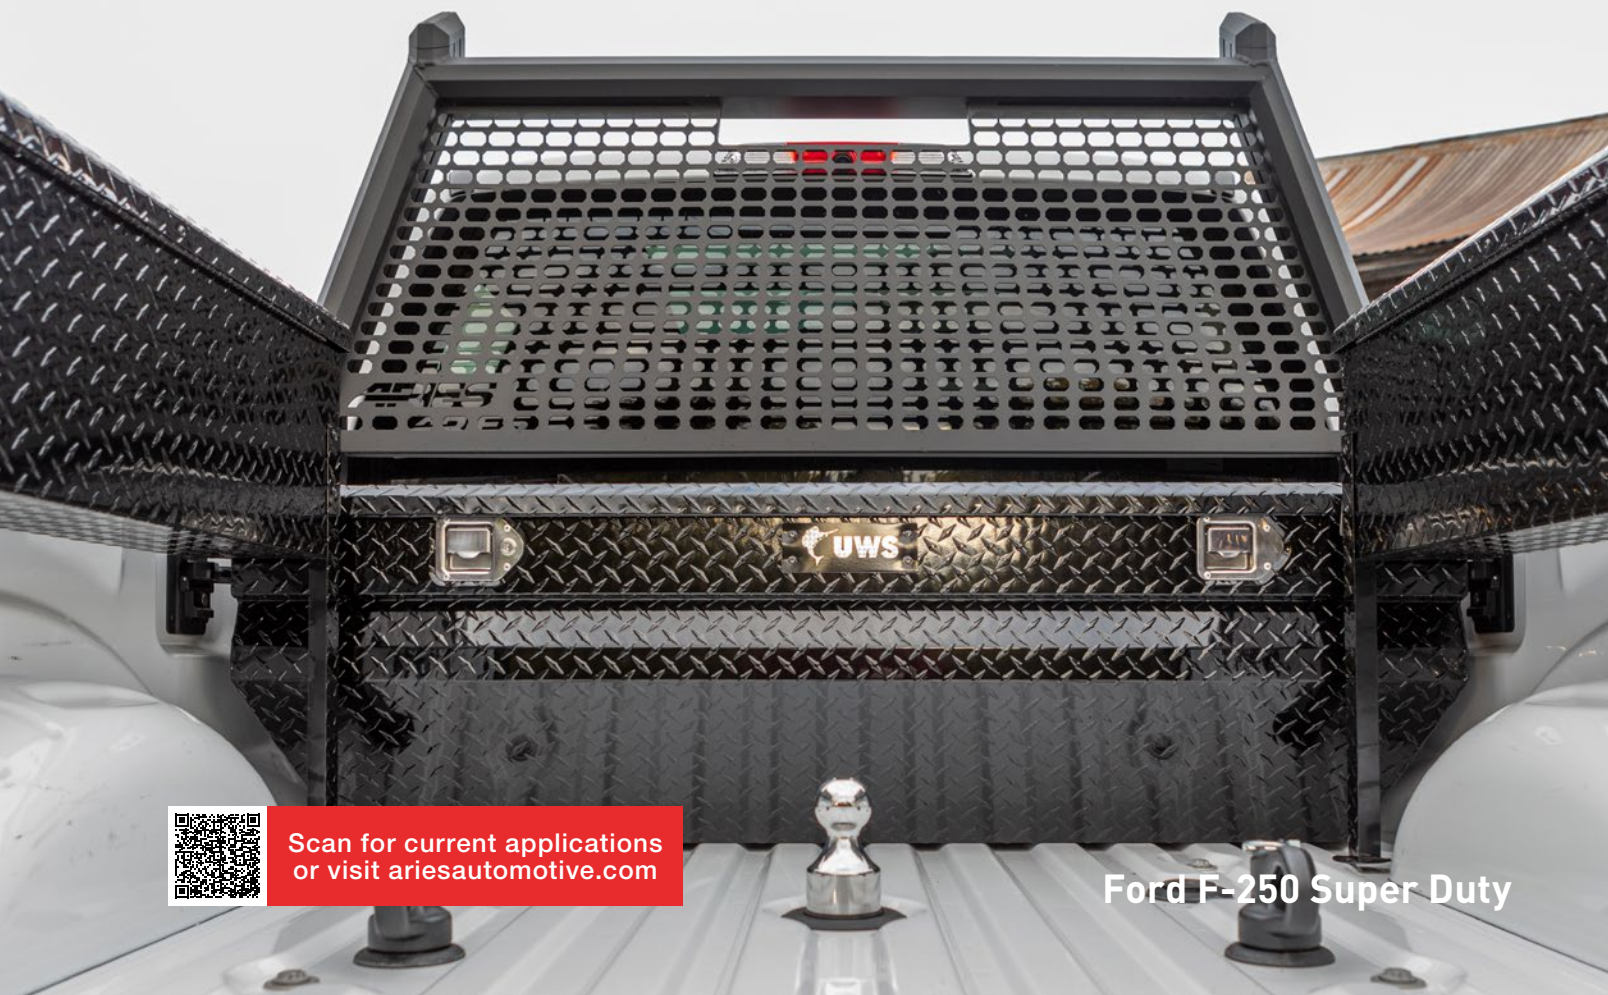

Scan for current applications
or visit ariesautomotive.com

Ford F-250 Super Duty