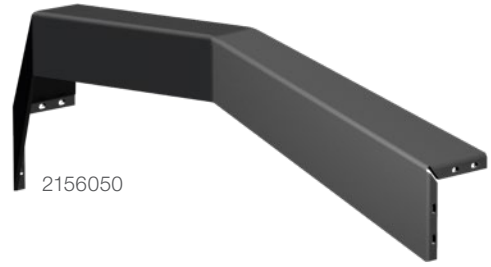

TRAILCRUSHER® BUMPER ACCESSORIES

/ Angular Brush Guard

- Provides added protection for the winch and an aggressive, customized look
- One-piece, aluminum build for maximum strength and weight savings
- Highly durable carbide black powder coat with rust-resistant E-coat finish
- Quickly and securely bolts onto the bumper for a no-drill installation
- Includes mounting hardware

2156050