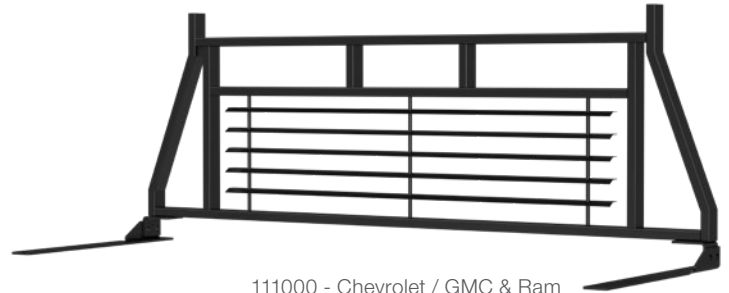

CLASSIC HEADACHE RACKS

See page 138 for application information

Product Details

- Traditional style and rugged, carbon steel construction for hard-working trucks
- Durable semi-gloss black powder coat finish for rust and chip resistance
- Window louvers protect the rear glass from cargo and prevent break-ins
- Flat steel brackets bolt onto the truck bed walls (drilling may be required)
- Compatible with most crossover truck tool boxes
- Base-mount brackets available to mount LED light bars (drilling required)
- Three universal sizes available for a tailored fit
- Limited lifetime warranty (see last page for details)

111000 - Chevrolet / GMC & Ram