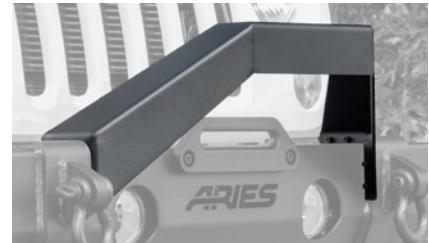

Part #	Includes	Finish
2156050	Brush guard and mounting hardware	Steel with carbide black powder coat

/ Shackles

- Work load limit of 12,500 lbs. (limited to mounting structure capacity)
- Solid, forged steel construction for maximum strength
- Highly durable carbide black powder coat finish for excellent rust resistance
- 7/8" hot-dipped galvanized pin for solid attachment to the bumper