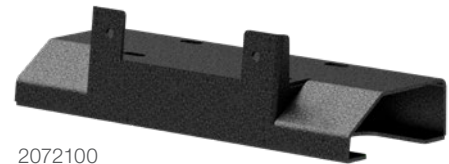

TRAILCHASER® WINCH ACCESSORIES

/ Winch Reinforcement Brackets

- Required for mounting a winch on TrailChaser® aluminum front bumpers
- Rated for recovering up to 9,500 lbs.
- 10" x 4-1/2" slotted hole pattern to accept most winches
- Heavy-duty steel construction with durable textured black powder coat finish
- Includes mounting hardware for attaching to the bumper

Model	Years	Part #	Finish
Jeep			
Gladiator JT*	20 - 24	2072102	Steel with textured black powder coat
Wrangler JL	18 - 24	2072102	Steel with textured black powder coat
Wrangler JK	07 - 18	2072101	Steel with textured black powder coat

*Excluding Mojave models

/ Winch Adapter Plate

- Allows oversized winches to be mounted onto the ARIES TrailChaser® Jeep bumper
- Slotted, standard mounting holes to accept most types of winches
- One-piece design with built-in bracket for securely mounting a fairlead
- Heavy-duty steel construction with durable textured black powder coat finish

2072100

Part #	Includes	Finish
2072100	Adapter and mounting hardware	Steel with textured black powder coat

/ Winch Fairlead Mount

- Easily and securely mounts on ARIES TrailChaser® Jeep bumper winch housing
- Two holes, spaced 10" center-to-center, accept most types of fairleads
- Solid, 1/4" thick carbon steel construction with a durable powder coat finish
- Fits both steel and aluminum bumpers
- Uses winch and fairlead mounting hardware

Part #	Includes	Finish
15600FB	Fairlead mount (uses existing hardware)	Steel with black powder coat