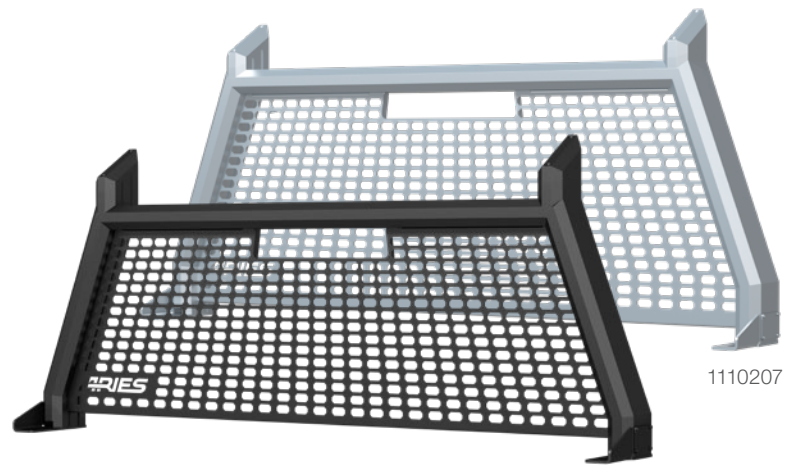

ADVANTEDGE™ HEADACHE RACKS

See page 137 for
application information

Product Details

- Extruded, all-aluminum construction to be strong, lightweight, and rust-free
- Stamped aluminum, octagonal grid center section for a distinct look
- Complements AdvantEDGE™ bull bars and side bars
- Limited lifetime warranty (see last page for details)
- Patent# 9,637,178 and 10,023,247