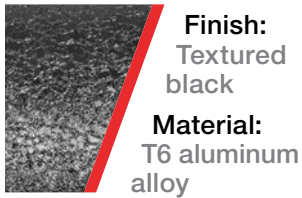

Finishes & Materials

Gladiator, JL & JK