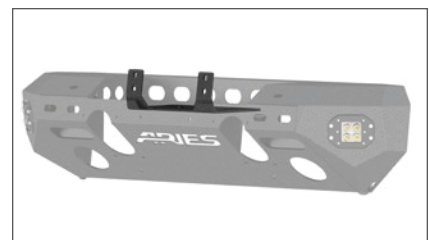

Part #	Includes	Finish
15600FB	Fairlead mount (uses existing hardware)	Steel with black powder coat