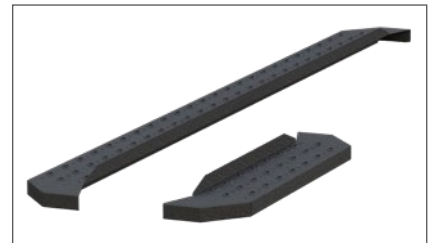

Multiple lengths available for short or long bed trucks and cargo vans

Finish & Material

Finish:
E-coat & textured black

Material:
Carbon steel

See page 28 for VersaTrac® bracket covers