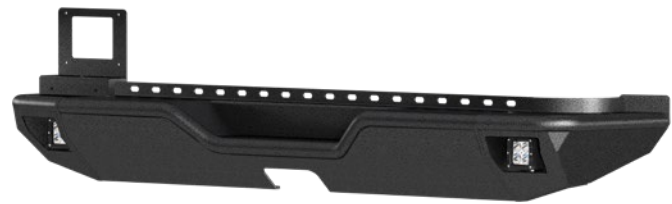

2082083 aluminum rear with integrated LED work light corners