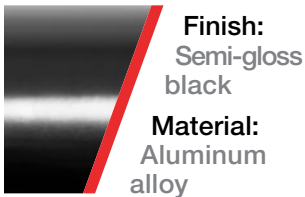

## Finishes & Materials

**Finish:**  
Semi-gloss black  
**Material:**  
Aluminum alloy

**Finish:**  
Polished stainless  
**Material:**  
304 stainless steel

Scan for current applications  
or visit [ariesautomotive.com](http://ariesautomotive.com)