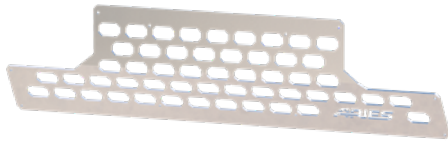

BULL BAR ACCESSORIES

/ AdvantEDGE™ Paintable Cover Plates

- Raw finish can be painted for easy customization
- Two styles to fit the AdvantEDGE™ bull bar with LEDs (#2055193) or without (#2055192)
- Stamped octagonal grid design for a distinct look
- Aluminum build is strong, lightweight, and rust-free
- Includes one cover plate and mounting hardware

2055193
with LED