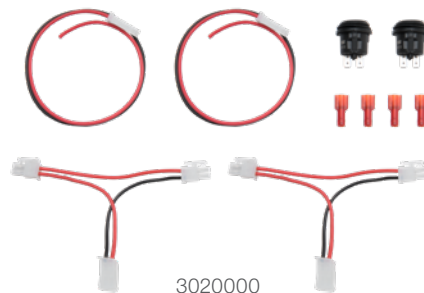

/ Door Delete Kit

- Deploys and retracts powered steps at just the push of a button
- For applications with the factory doors removed or replaced with half doors

Part #	Includes
3020000	Two wiring harnesses, two switches, four connectors