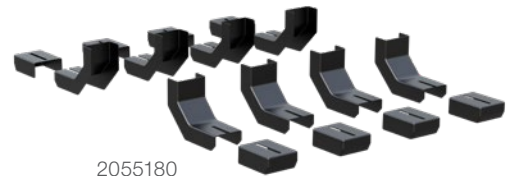

## Mounting Brackets

- Heavy-duty steel construction with a durable black powder coat finish
- Co-cured in an E-coat finish for superior rust resistance

RidgeStep track system

AdvantEDGE track system

AscentStep track system

## / VersaTrac<sup>®</sup> Bracket Covers

- Covers brackets for an enhanced look and added protection
- Tough, rust-free thermoplastic rubber construction
- Slotted holes for easy adjustment
- Easy to trim for a custom fit on any application