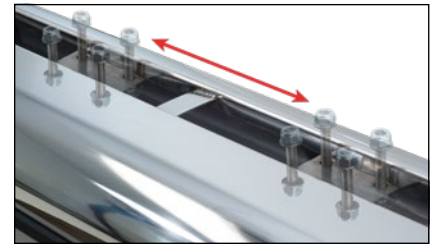

Universal track mounting system for easy, secure installation