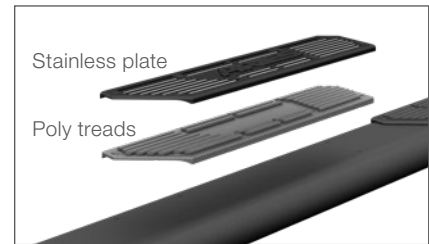

Polyethylene tread raised through stainless overlay for maximum traction and durability

Finish & Material

Finish:
Carbide
black

Material:
Carbon steel

See page 28 for VersaTrac® bracket covers