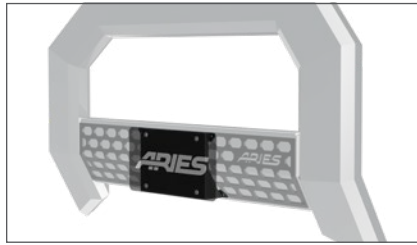

LICENSE PLATE BRACKETS

/ License Plate Relocation Brackets

- Provides a solid mounting location to keep license plate visible

85-0000

Part #	Fits	License Plate Hardware	Mounting Location	Mounting Hardware	Finish
2169000	AdvantEDGE bull bars	Four bolts	Crossbar	Uses existing cover plate hardware	Aluminum with black powder coat
85-0000	Pro Series grille guards	Four bolts	Crossbar	Hardware included (two bolts)	Steel with black powder coat
35-0000	3" bull bars	Two bolts	Crossbar	Uses existing skid plate hardware	Steel with black powder coat
55-0000	TrailChaser Jeep bumper or Jeep tube bumper	Four bolts	Universal	Hardware included (nut plate and two bolts)	Steel with black powder coat