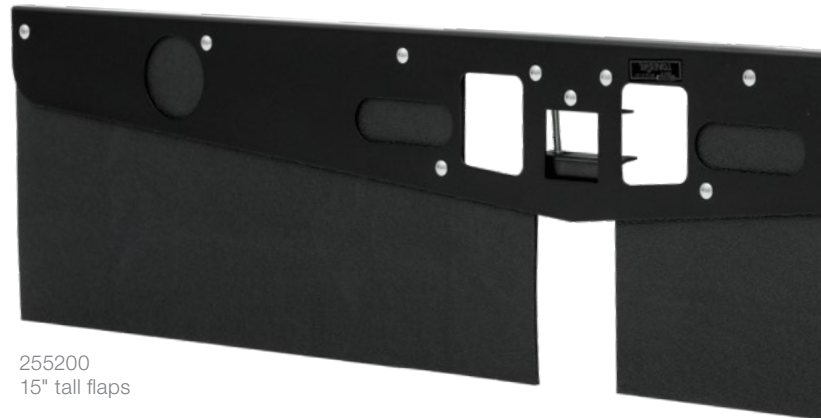

TEXTURED RUBBER TOW GUARD

Product Details

- Convenient hitch-mounted system can be installed or removed as needed
- The full-width barrier reliably shields your trailer from rocks and other road debris
- Fully factory-assembled for faster, easier install
- 3/8" thick, recycled rubber flaps protect the trailer from unsightly damage
- Textured rubber surface hides scuffs and scratches to maintain a clean finish
- Strong steel frame features a durable, textured black powder coat finish
- Easily bolts onto a ball mount shank
- Fits 2", 2-1/2" or 3" receiver tubes
- Center openings allow access to hitch pin and electrical components
- Universal 72" width to fit most full-size pickups and SUVs
- Available with 15" or 20" tall flaps (can be trimmed for a custom fit)
- Vehicles with dual exhaust may require trimming out the 4" holes
- Ball mount or other accessory shank required for installation
- Compatible with trucks with side-exiting exhaust systems only
- Limited lifetime warranty (see last page for details)

Ball mount or other accessory shank required for installation

255200
15" tall flaps