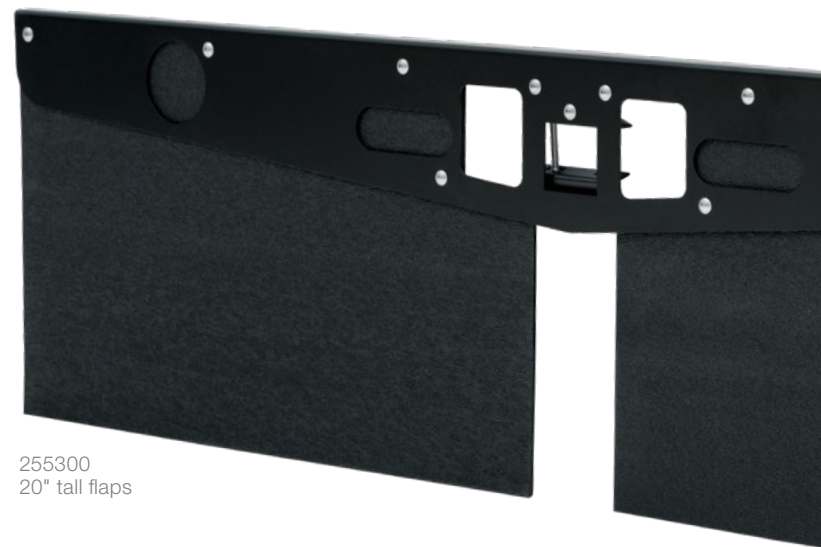

255300
20" tall flaps

Finishes & Materials

Flaps

Finish:
Textured black

Material:
Recycled rubber

Frame

Finish:
Textured black

Material:
436 carbon steel

Tow Guard

Part #	Dimensions	Vehicle Application	Ball Mount Shank
255200	72" (W) x 15" (H)	1/2-ton pickup / SUV	2" to 3"
255300	72" (W) x 20" (H)	3/4-ton pickup / SUV	2" to 3"