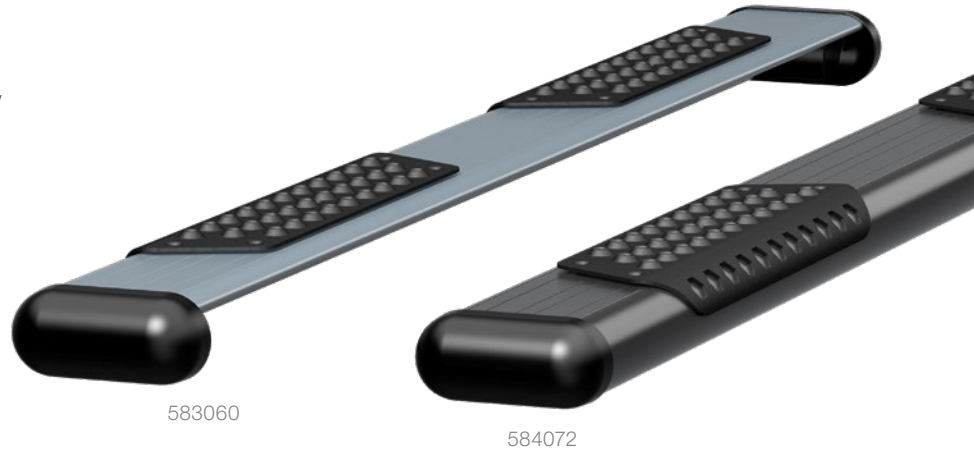

6"

O-MEGA™ II OVAL SIDE STEPS

Product Details

- The nerf-bar styled, full length aluminum steps provide a sporty, rugged look and the raised treads provide traction
- Step pads attach with self-tapping screws for custom positioning
- Durable powder coat finish over aluminum provides maximum corrosion resistance
- 6" x 2-3/4" oval board offers contemporary style and a comfortable step (boards are open on the bottom, not fully enclosed)
- Easy, custom-fit installation with vehicle-specific mounting brackets
- High-strength steel brackets feature a durable black powder coat finish
- Wheel-to-wheel steps provide an extra step pad for easier access to the truck bed (select models)
- Backsplash available for a finished look
- Kitted van options include cab door only, sliding door only and cab-sliding door combos
- Limited lifetime warranty (see last page for details)

Application information:
page 92 - truck applications
page 96 - wheel-to-wheel
page 52 - van applications