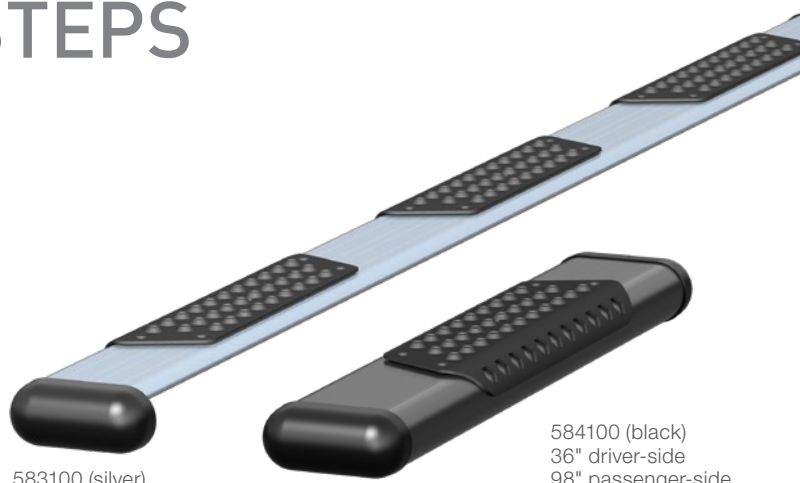

415100
36" driver-side
98" passenger-side

6 1/2"

MEGASTEP® RUNNING BOARDS

Product Details

- Stylish, 18-gauge stainless steel trim for a shiny, clean style
- Extruded aluminum core to be strong, lightweight and rust-free
- 6-1/2" x 3" boards with 5" non-skid rubber treads for a safe, comfortable step
- Boards easily adjust in, out, forward or backward to suit personal preference
- See page 50 for application information

575100
36" driver-side
98" passenger-side

6"

O-MEGA™ II OVAL SIDE STEPS

Product Details

- Powder-coated aluminum construction with rugged, bold and sporty style
- Aluminum step pads with circular treads for a long-lasting, non-skid step
- TPO plastic end caps can easily be painted for a customized look
- Step pads attach with self-tapping screws for custom positioning
- See page 52 for application information