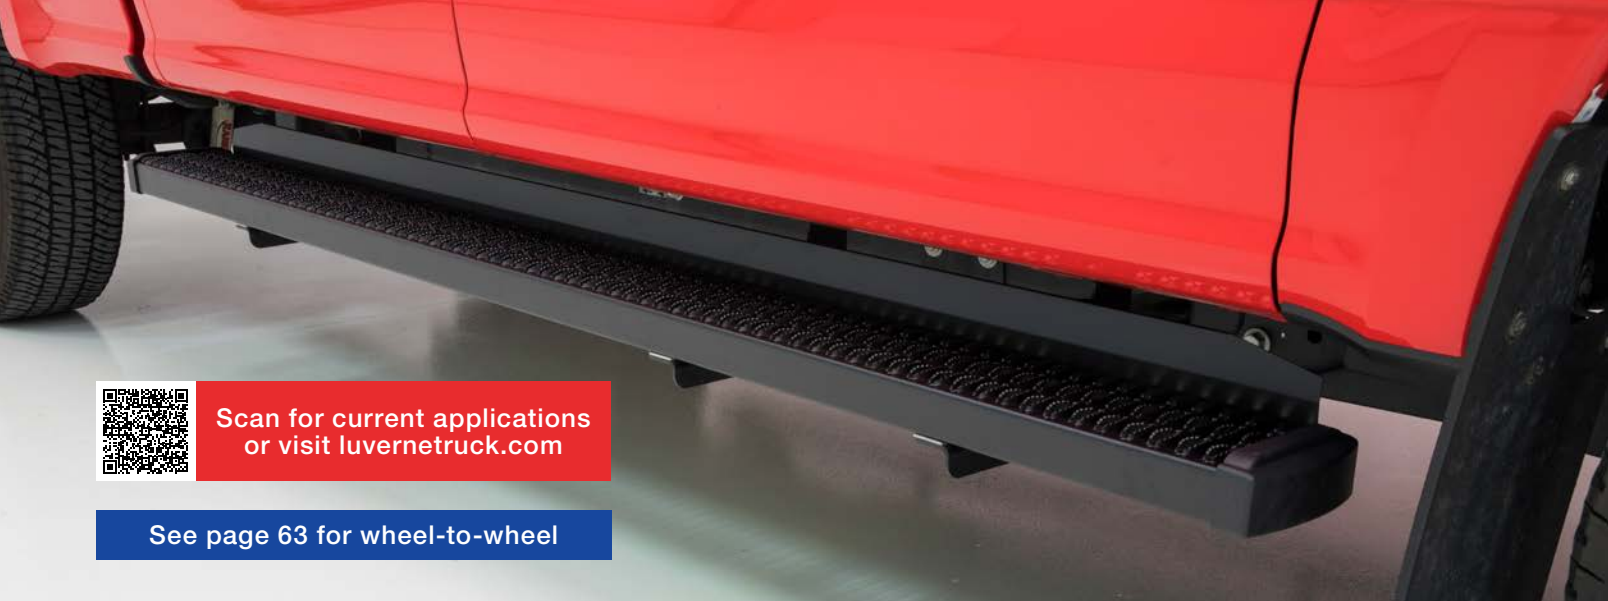

Scan for current applications
or visit luvernetruck.com

See page 63 for wheel-to-wheel

7" GRIP STEP™ APPLICATION GUIDE

Grip Step 7" Running Boards

Make / Model	Years	Cab Length	Fuel Type	Product Notes	Kit # (Boards and Brackets)	Boards Only #	Brackets Only #	Mount Type	
Chevrolet									
Avalanche	07 - 13	--	--	--	415088-400713	415088	400713	Rocker	
For Express van applications, see page 48									
Silverado 1500	19 - 24	Crew	--	--	415088-401445	415088	401445	Rocker	
	14 - 18	Crew	--	--	415088-401443	415088	401443	Rocker	
	07 - 13	Crew	--	--	415088-400713	415088	400713	Rocker	
	04 - 13	Crew	--	--	415088-401113	415088	401113	Body	
	19 - 24	Ext	--	--	415078-401445	415078	401445	Rocker	
	14 - 18	Ext	--	--	415078-401443	415078	401443	Rocker	
	07 - 13	Ext	--	--	415078-400713	415078	400713	Rocker	
	99 - 13	Ext	--	--	415078-401113	415078	401113	Body	
	19 - 24	Regular	--	--	415054-401446	415054	401446	Rocker	
	14 - 18	Regular	--	--	415054-401441	415054	401441	Rocker	
	07 - 13	Regular	--	--	415054-400711	415054	400711	Rocker	
	99 - 13	Regular	--	--	415054-401111	415054	401111	Body	
	Silverado 1500 Classic	07 - 07	Crew	--	--	415088-401113	415088	401113	Body
07 - 07		Ext	--	--	415078-401113	415078	401113	Body	
07 - 07		Regular	--	--	415054-401111	415054	401111	Body	
Silverado 1500 HD	03 - 06	Crew	--	--	415088-401113	415088	401113	Body	
Silverado 1500 HD Classic	07 - 07	Crew	--	--	415088-401113	415088	401113	Body	
Silverado 1500 LD	19 - 19	Ext	--	--	415078-401443	415078	401443	Rocker	
Silverado 1500 LTD	22 - 22	Crew	--	--	415088-401445	415088	401445	Rocker	
	22 - 22	Ext	--	--	415078-401445	415078	401445	Rocker	
	22 - 22	Regular	--	--	415054-401446	415054	401446	Rocker	
Silverado 2500	99 - 04	Ext	--	--	415078-401113	415078	401113	Body	
	99 - 04	Regular	--	--	415054-401111	415054	401111	Body	

See page 63 for wheel-to-wheel applications

Applications continued on the following page