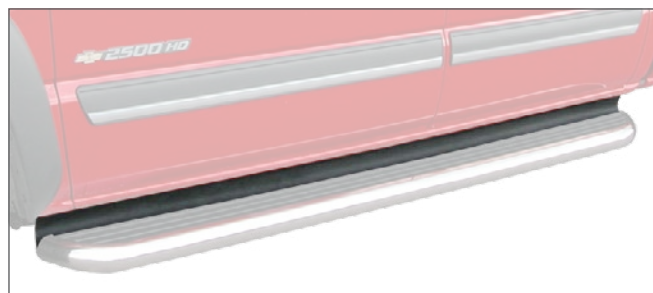

Receiver Hitch Steps

- Provides a 26" hitch-mounted step on the front or rear of the vehicle
- Shank fits any 2" receiver tube opening (may interfere with rear step, if installed)
- [See page 33 for additional information](#)

575226-570000