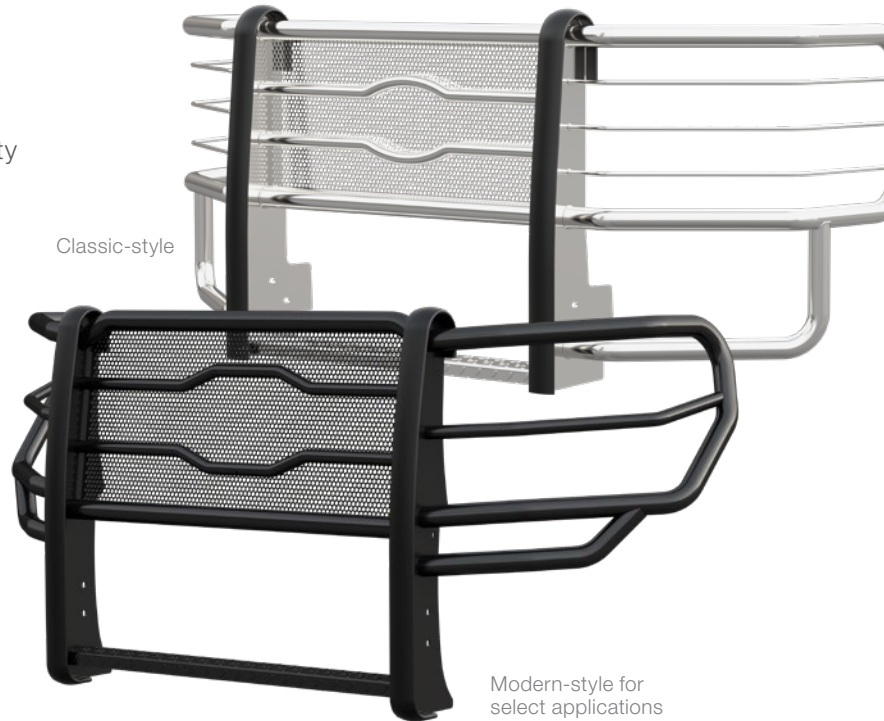

2"

PROWLER MAX™ GRILLE GUARDS

Product Details

- Aggressive, streamlined style available for the latest truck models (select applications only)
- Heavy-gauge, punched steel screen provides extra grille protection
- Built-in 4" diamond tread step for easy access under the hood
- Contoured horizontal tubes for vehicle logo visibility
- Black powder coat finish protects and the durable E-coat provides long lasting rust-resistance
- Mandrel bent, 2" tubular steel is fully welded for extra strength and front-end protection
- Heavy-duty, wraparound ring design with 3/8" wires to guard the headlights (classic-style)
- Thick, 1/4" steel frame-mounted uprights for improved rigidity and structural support
- Easy, no-drill installation on most models
- High-strength steel brackets feature a durable black powder coat finish
- Limited lifetime warranty (see last page for details)

See page 104 for application information