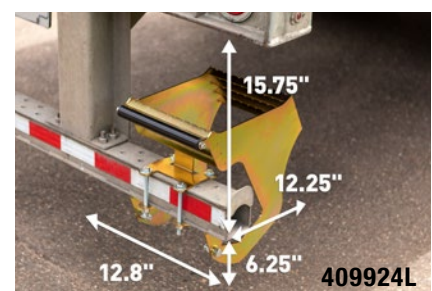

Minimum pocket dimensions