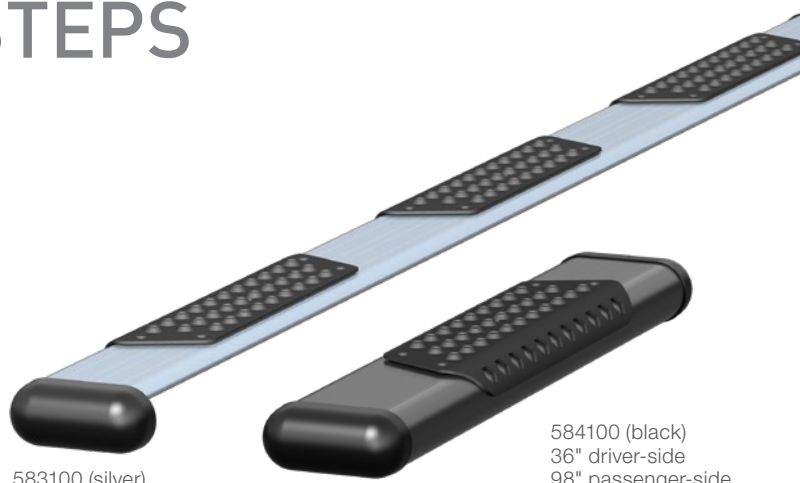

583100 (silver)

584100 (black)
36" driver-side
98" passenger-side