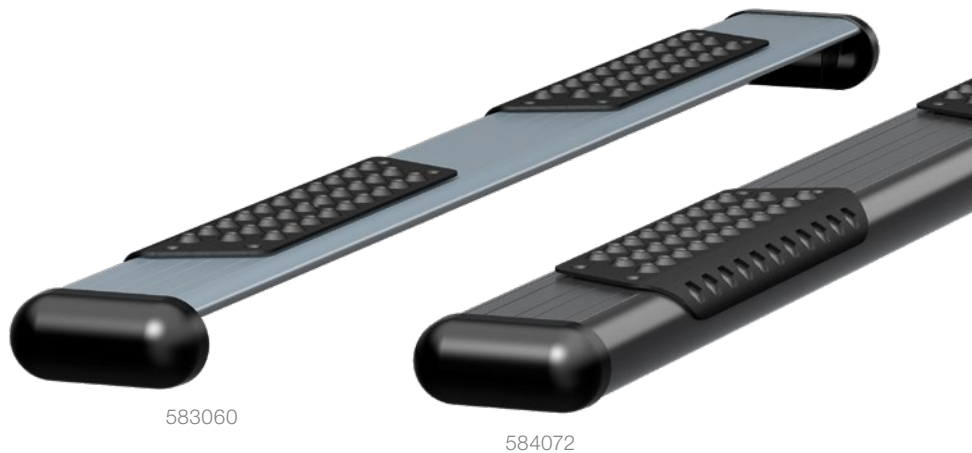

6"

O-MEGA™ II OVAL SIDE STEPS

Product Details

- Nerf-bar style, full-length aluminum steps provide a sporty, rugged look
- Raised treads provide top traction in inclement weather
- Step pads attach with self-tapping screws for custom positioning
- Durable powder coat finish over aluminum provides maximum corrosion resistance
- 6" x 2-3/4" oval board offers contemporary style and a comfortable step (boards are open on the bottom, not fully enclosed)
- Easy, custom-fit installation with vehicle-specific mounting brackets
- High-strength steel brackets feature a durable black powder coat finish
- Wheel-to-wheel steps provide an extra step pad for easier access to the truck bed (select models)
- Backsplash available for a finished look
- Kitted van options include cab door only, sliding door only, and cab-sliding door combos
- Limited lifetime warranty (see last page for details)

Application information:
page 88 - truck applications
page 93 - wheel-to-wheel
page 44 - van applications