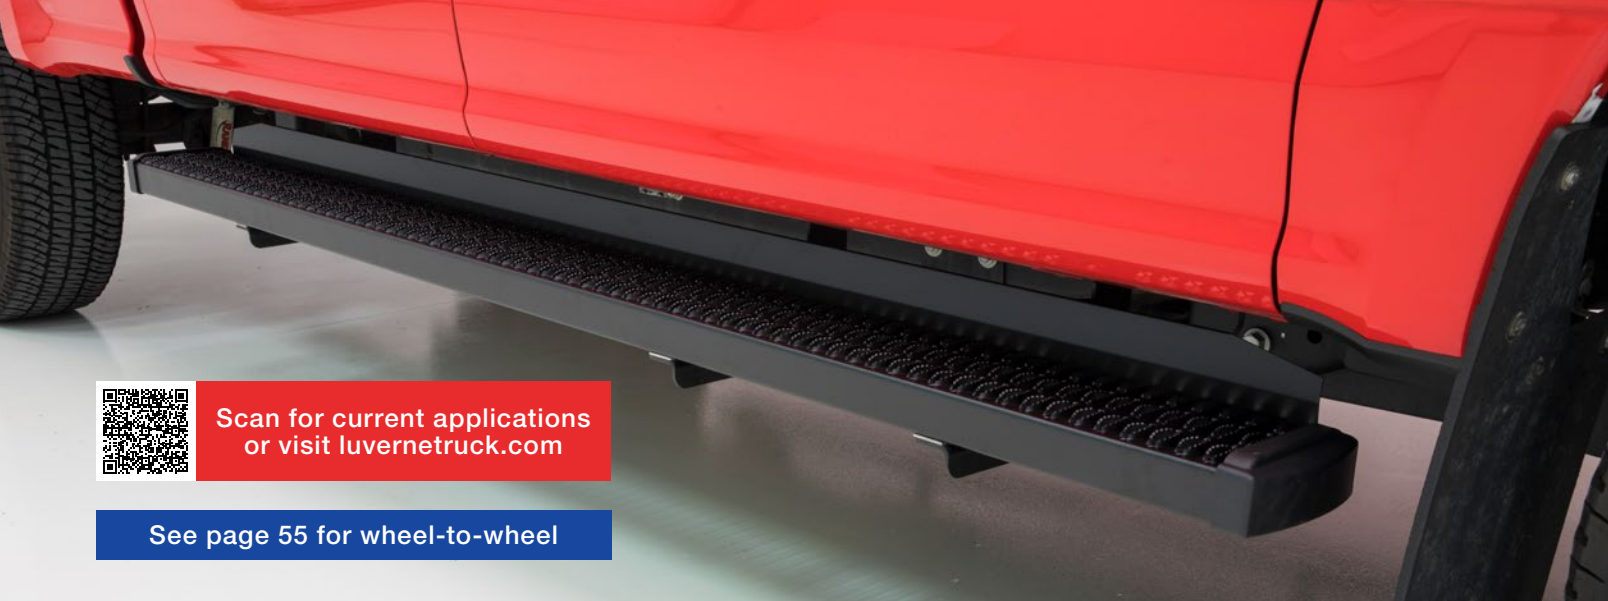

Scan for current applications
or visit luvernetruck.com

See page 55 for wheel-to-wheel

7" GRIP STEP™ APPLICATION GUIDE

Grip Step 7" Running Boards

Make / Model	Years	Cab Length	Product Notes	Kit # (Boards and Brackets)	Boards Only #	Brackets Only #	Mount Type
Chevrolet							
Avalanche	07 - 13	--	--	415088-400713	415088	400713	Rocker

For Express van applications, see page 40

Silverado 1500	19 - 25	Crew	--	415088-401445	415088	401445	Rocker
	14 - 18	Crew	--	415088-401443	415088	401443	Rocker
	07 - 13	Crew	--	415088-400713	415088	400713	Rocker
	04 - 13	Crew	--	415088-401113	415088	401113	Body
	19 - 25	Ext	--	415078-401445	415078	401445	Rocker
	14 - 18	Ext	--	415078-401443	415078	401443	Rocker
	07 - 13	Ext	--	415078-400713	415078	400713	Rocker
	99 - 13	Ext	--	415078-401113	415078	401113	Body
	19 - 25	Reg	--	415054-401446	415054	401446	Rocker
	14 - 18	Reg	--	415054-401441	415054	401441	Rocker
	07 - 13	Reg	--	415054-400711	415054	400711	Rocker
	99 - 13	Reg	--	415054-401111	415054	401111	Body
Silverado 1500 Classic	07 - 07	Crew	--	415088-401113	415088	401113	Body
	07 - 07	Ext	--	415078-401113	415078	401113	Body
	07 - 07	Reg	--	415054-401111	415054	401111	Body
Silverado 1500 HD	03 - 06	Crew	--	415088-401113	415088	401113	Body
Silverado 1500 HD Classic	07 - 07	Crew	--	415088-401113	415088	401113	Body
Silverado 1500 LD	19 - 19	Ext	--	415078-401443	415078	401443	Rocker
Silverado 1500 LTD	22 - 22	Crew	--	415088-401445	415088	401445	Rocker
	22 - 22	Ext	--	415078-401445	415078	401445	Rocker
	22 - 22	Reg	--	415054-401446	415054	401446	Rocker
Silverado 2500	99 - 04	Ext	--	415078-401113	415078	401113	Body
	99 - 04	Reg	--	415054-401111	415054	401111	Body

See page 55 for wheel-to-wheel applications

Applications continued on the following page