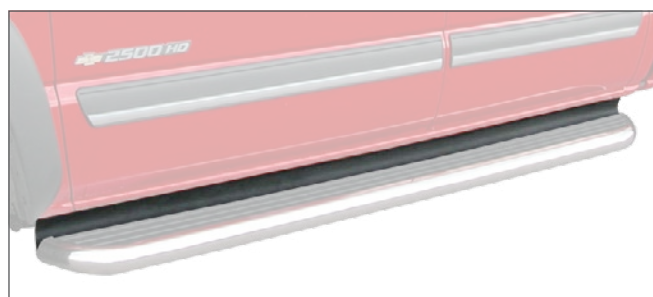

Scan for current applications
or visit luvernetruck.com

ACCESSORIES & COMPANION PRODUCTS

Backsplash Kits

- Adds a finishing touch to the look and function of MegaStep® running boards
- Constructed from durable black plastic
- Can be trimmed to fit various lengths

Part #	Length	Includes
570090	88"	Two backsplashes with self-tapping screws
570098	98"	Two backsplashes with self-tapping screws