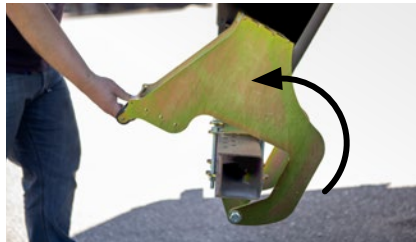

Pivoting, fold-out design positions the stepping surface behind the trailer