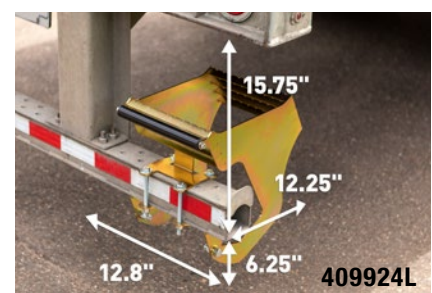

Minimum pocket dimensions